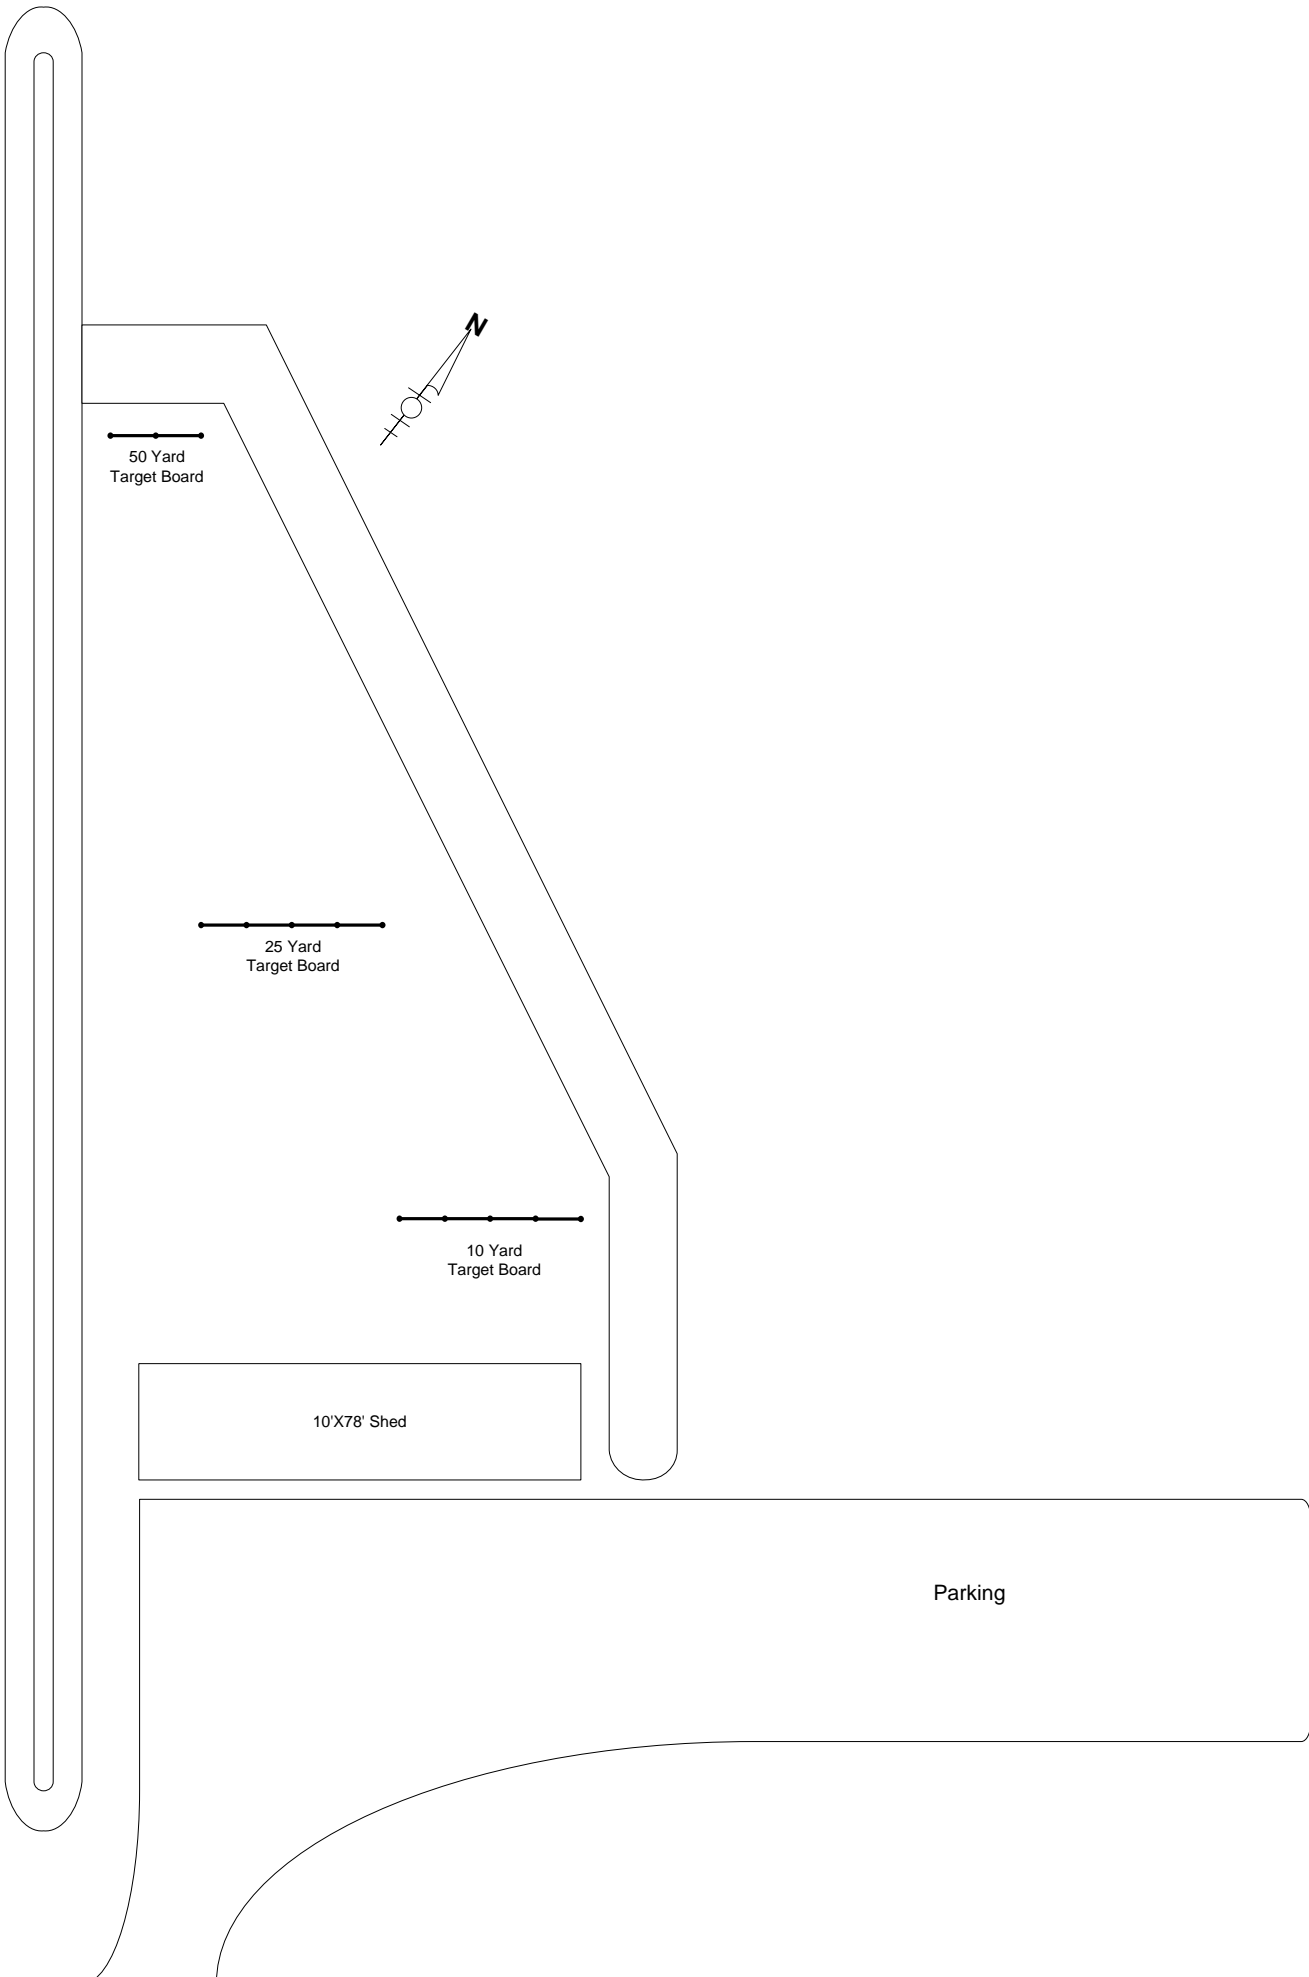

Berm

50 Yard
Target Board

25 Yard
Target Board

10 Yard
Target Board

10'X78' Shed

Parking

Benton Gun Club

The Short Pinking Range

This range was constructed for any legal firearm unless restricted by the club Bylaws and/or Range Rules. There are targets boards at 10, 25 and 50 yards. This range will never hold any matches or organized events so as to always be open to the membership.

Date: 01-01-08
Range 4A